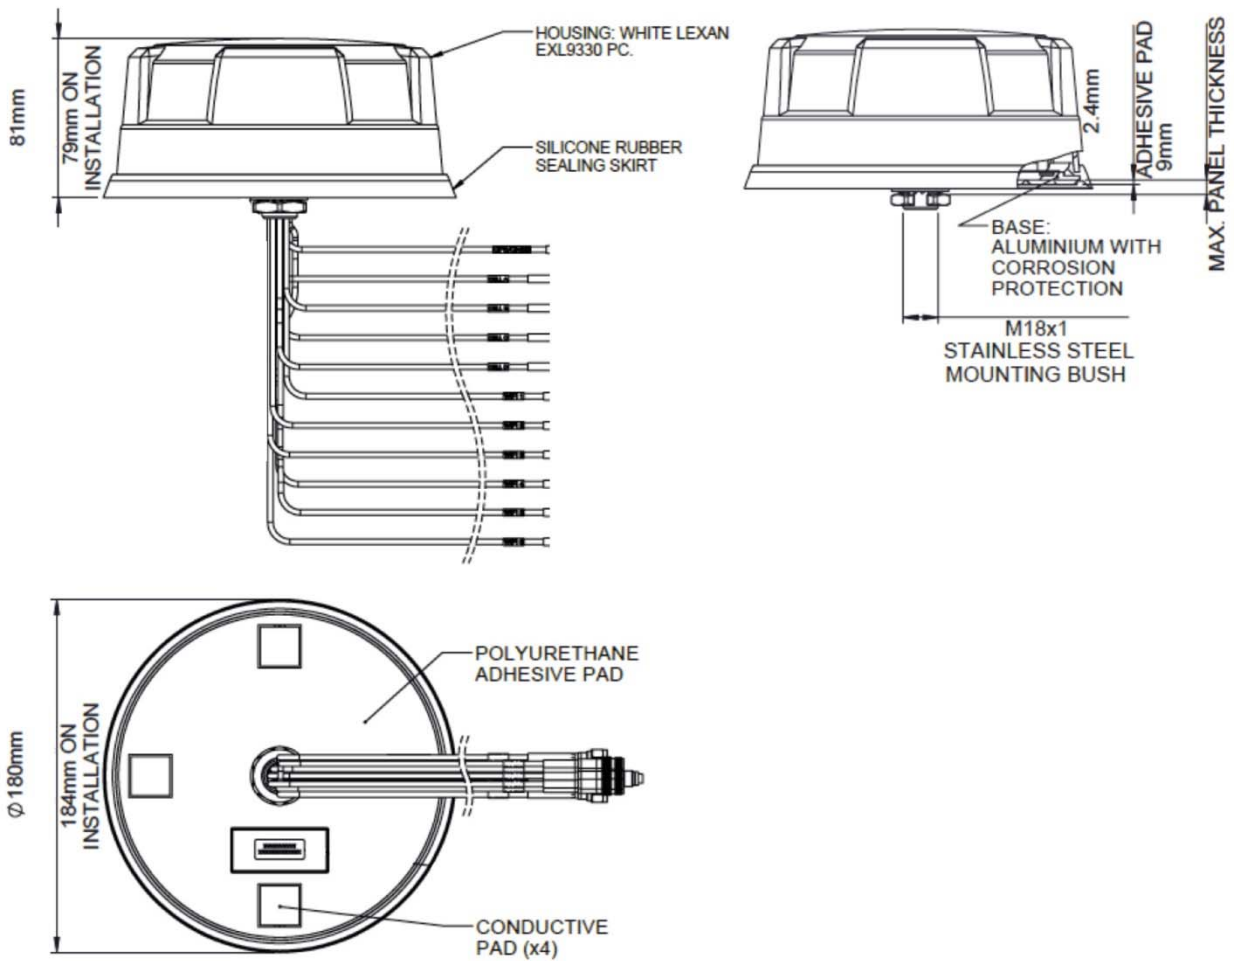

GPS (1 Connections)	
Frequency Range	1562 – 1612 MHz
VSWR	< 2.0 : 1
LNA Gain	26dB
Noise Figure	- 2.7dB
Operating Voltage	3 – 5 VDC
Current	15mA
Connectors	Fakra male (blue)

Basic Informations	
Size	Ø 180mm x 80mm
Temperature	-40 to 80 °C
Cable typ	Low Loss RG174
Cable length	0.3 m (Standard)
Protection	IP69K
Color	Black / White