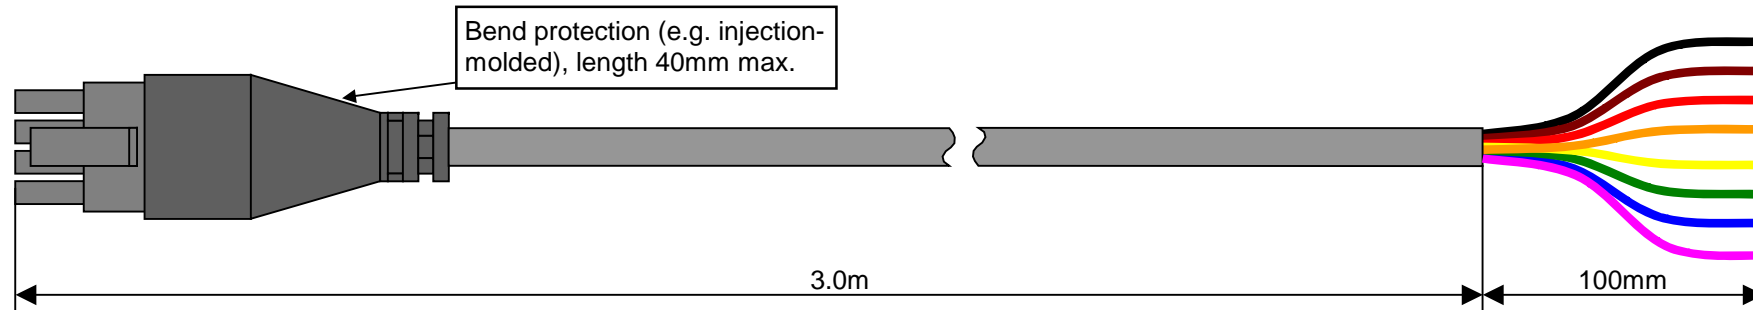

3.0mm Micro-Fit Cable Socket  
 Molex P/N 43025-0800 or compatible,  
 color = black or dark grey

Automotive cable, 8 litz wires 0.5mm<sup>2</sup>..0.75 mm<sup>2</sup> or  
 AWG20..AWG18 unshielded, color = black or dark grey

Open cable ends.  
 Do not remove isolation  
 of each single wire

Pin diagram

8	7	6	5
4	3	2	1

Wiring diagram

Anyrover plus

- (GND)
- (GND)
- (Input 1)
- (Input 2)
- (Ignition)
- (VBatt)
- (Input 3)
- (Output 1)