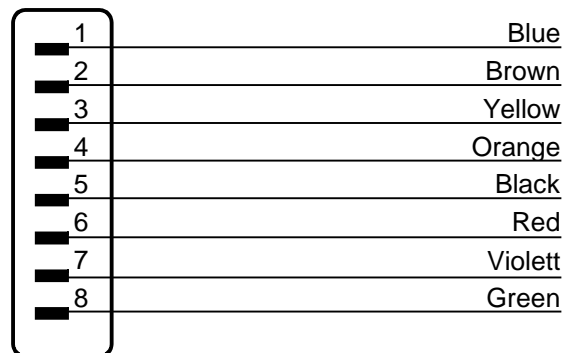

Open cable ends.  
 Do not remove isolation  
 of each single wire

Pin diagram

8	7	6	5
4	3	2	1

Wiring diagram

Anyrover plus

- (GND)
- (GND)
- (Input 1)
- (Input 2)
- (Ignition)
- (VBatt)
- (Input 3)
- (Output 1)